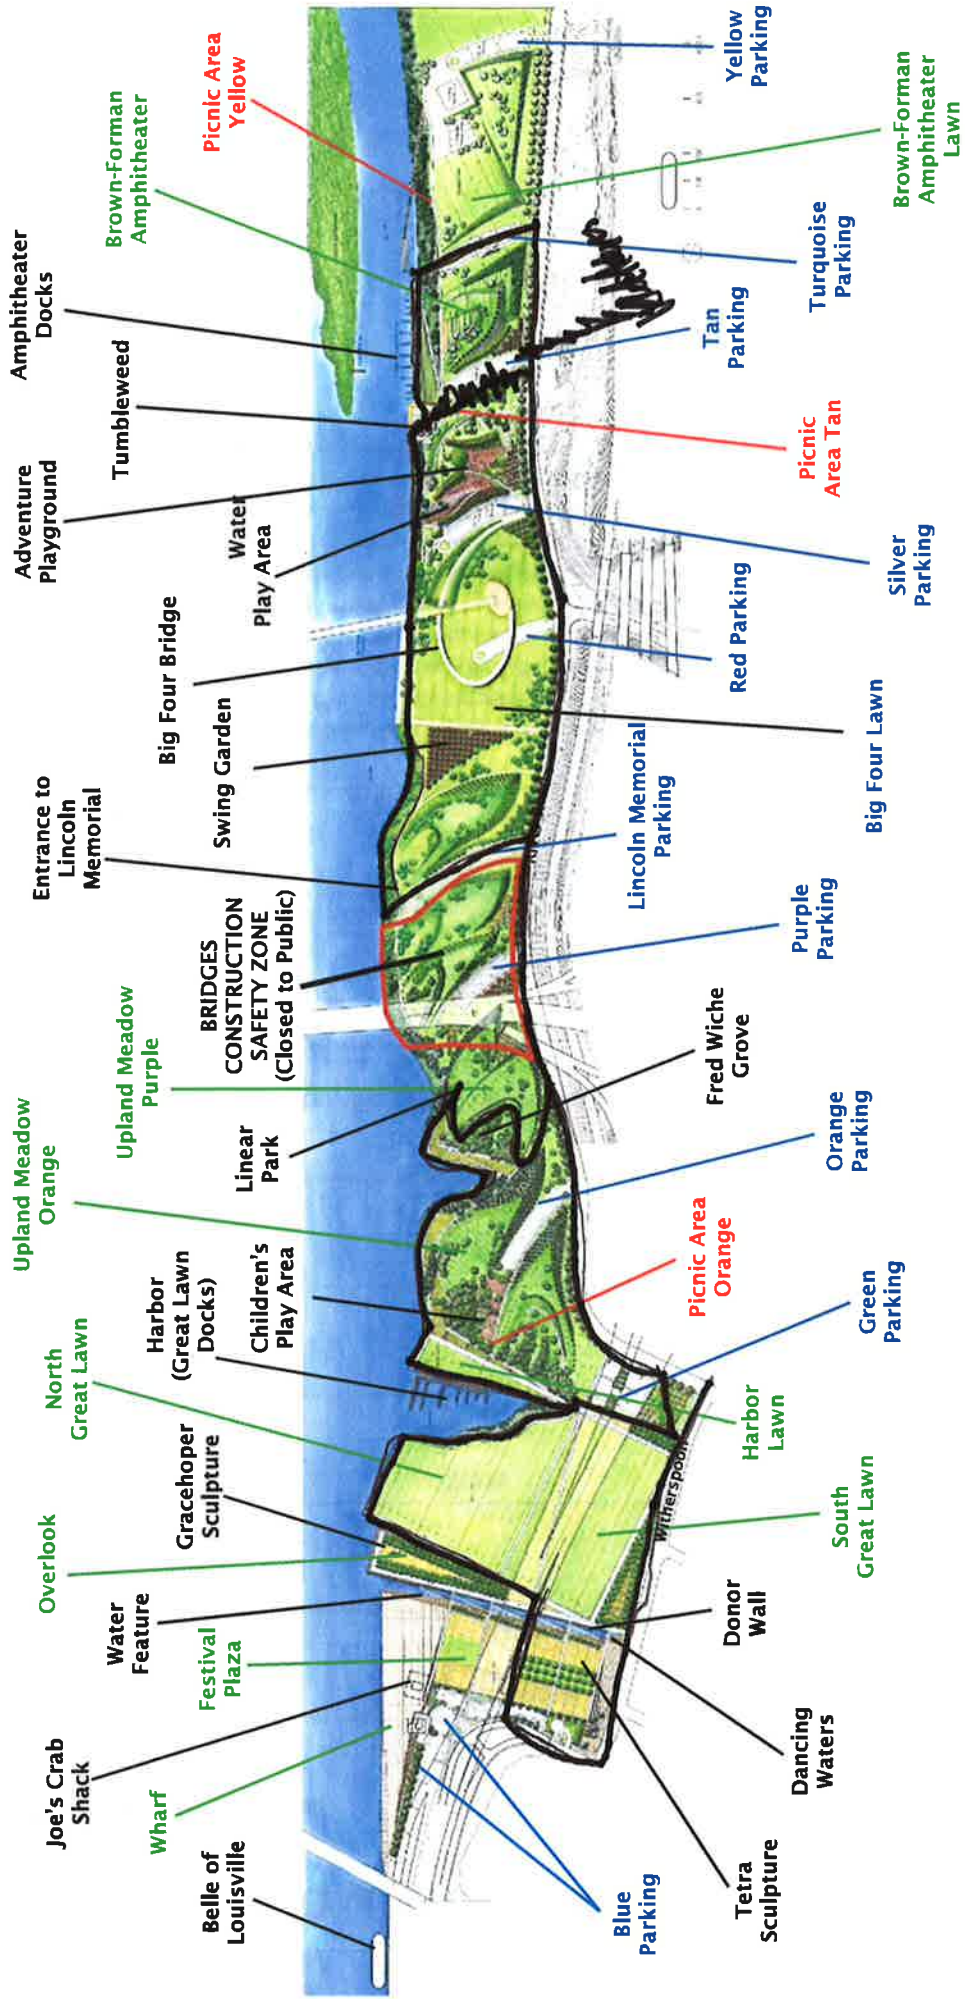

# Louisville Waterfront Park

([www.louisvillewaterfront.com](http://www.louisvillewaterfront.com))

- █ PARK FEATURES
- █ EVENT VENUES
- █ PICNIC AREAS
- █ PARKING

**PARK HOURS:**  
 6:00 a.m.—11:00 p.m.  
 Adventure Playground: 6:00 a.m.—11:00 p.m.  
 Waterplay Area: 11:00 a.m.—8:00 p.m.